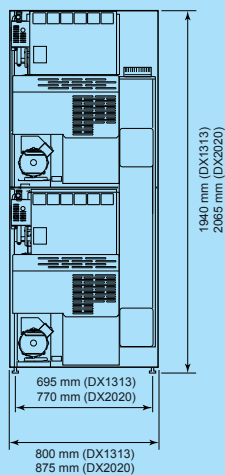

STACK TUMBLE DRYERS

DX
RANGE

DX13/13 **DX20/20**

2X13KG
2X30LB

2X20KG
2X45LB

FEATURES

Double capacity on the same footprint
Controls:

- Dual Digital Control or OPL Micro
- Coin operated version: XQ-Control
- Gas or Electrical heating (DX13/13)
- Large door opening for easy loading and unloading (DX 13/13 Ø 57cm, DX 20/20 Ø 68cm)
- Galvanized drum
- Axial airflow
- Large lint filter

SUITABLE FOR
LAUNDROMATS

STACKABLE
UNIT

EASY
OPERATION

TYPE		DX13/13	DX20/20
CAPACITY			
Capacity	kg	2x13	2x20
Drum volume	l	2x300	2x420
Drum diameter	mm	Ø 762	Ø 838
AIRFLOW			
Airflow	l/s	380	570
DRYING AVERAGE			
Gas heating	g/min	294	385
Electric heating	g/min	258	-
MOTOR			
Fan	kW	2x0,4	2x0,4
Drive	kW	2x0,2	2x0,4
GAS HEATING			
Energy (per pocket)	kW	21,4	27,8
Energy (per pocket)	kBTU/h	73	95
Electrical connection		1x100-120V/50-60Hz, 1-3x200-240V/50-60 Hz 3x440-480V/50-60Hz, 3x380-415V/50-60Hz	
Gas connection (one manifold)	NPT	½"	½"
ELECTRICAL HEATING			
Energy (per pocket)	kW	21	-
Electrical connection		3x200-208V/50-60Hz, 3x230-240V/50-60Hz 3x380V/50-60Hz, 3x400-415V/50-60Hz 3x440V/50-60Hz, 3x460-480V/50-60Hz	
EXHAUST	Ø /mm	1x200	1x250
DIMENSIONS			
Size HxWxD	mm	1940x800x1090	2065x875x1235
Net weight (E, G, S)	kg	300, 260, 275	-, 320, -
TRANSPORT DATA			
Packed (foil) HxWxD	mm	2030x830x1190	2160x900x1370
Gross weight (foil E, G, S)	kg	300, 270, 290	-, 340, -
Packed (crate) HxWxD	mm	2210x900x1270	2210x1020x1520
Gross weight (crate E, G, S)	kg	360, 330, 350	-, 420, -

Side DX 13/13 20/20

Back DX 13/13 20/20

The Primus preserves the right to change the machines and the specification in this leaflet at any time, without prior notice. Details and photographs are only for information and never binding.