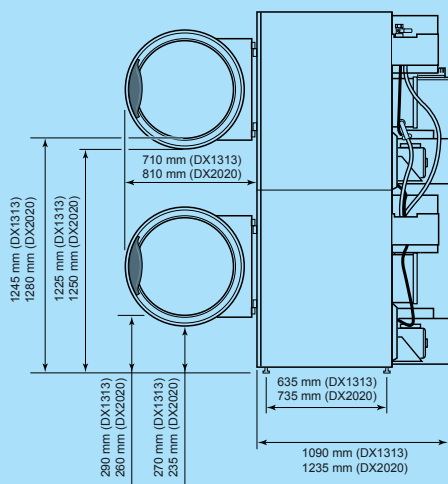

TYPE		DX13/13	DX20/20
CAPACITY			
Capacity	kg	2x13	2x20
Drum volume	l	2x300	2x420
Drum diameter	mm	Ø 762	Ø 838
AIRFLOW			
Airflow	l/s	380	570
DRYING AVERAGE			
Gas heating	g/min	294	385
Electric heating	g/min	258	-
MOTOR			
Fan	kW	2x0,4	2x0,4
Drive	kW	2x0,2	2x0,4
GAS HEATING			
Energy (per pocket)	kW	21,4	27,8
Energy (per pocket)	kBTU/h	73	95
Electrical connection		1x100-120V/50-60Hz, 1-3x200-240V/50-60 Hz 3x440-480V/50-60Hz, 3x380-415V/50-60Hz	
Gas connection (one manifold)	NPT	½"	½"
ELECTRICAL HEATING			
Energy (per pocket)	kW	21	-
Electrical connection		3x200-208V/50-60Hz, 3x230-240V/50-60Hz 3x380V/50-60Hz, 3x400-415V/50-60Hz 3x440V/50-60Hz, 3x460-480V/50-60Hz	
EXHAUST	Ø /mm	1x200	1x250
DIMENSIONS			
Size HxWxD	mm	1940x800x1090	2065x875x1235
Net weight (E, G, S)	kg	300, 260, 275	-, 320, -
TRANSPORT DATA			
Packed (foil) HxWxD	mm	2030x830x1190	2160x900x1370
Gross weight (foil E, G, S)	kg	300, 270, 290	-, 340, -
Packed (crate) HxWxD	mm	2210x900x1270	2210x1020x1520
Gross weight (crate E, G, S)	kg	360, 330, 350	-, 420, -

Side DX 13/13 20/20