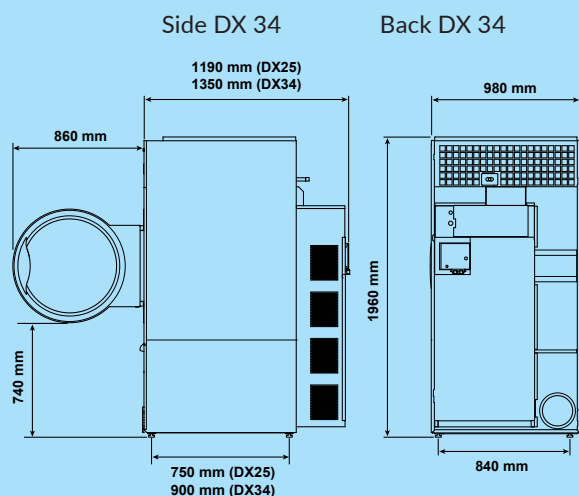

FAST DRYING

EASY OPERATION

LARGE DOOR OPENING

senso.dry+

SafeTech™

TYPE		DX34
<b>CAPACITY</b>		
Capacity	kg	34
Drum volume	l	634
Drum diameter	mm	Ø 940
<b>AIRFLOW</b>		
Airflow	l/s	380 (G 330)
<b>DRYING AVERAGE</b>		
Gas heating	g/min	571
Electric heating	g/min	521
<b>MOTOR</b>		
Fan	kW	0,4
Drive	kW	0,4
<b>GAS HEATING</b>		
Energy	kW	48,4
Energy	kBTU/h	165
Electrical connection		1×100-120V/50-60Hz, 1-3×200-240V/50-60 Hz 3×440-480V/50-60Hz, 3×380-415V/50-60Hz
Gas connection	NPT	½"
<b>STEAM HEATING</b>		
High pressure 6,9 bar	kW kBTU/h	39,24 133,9
Electrical connection		1×100-120V/50-60Hz, 1-3×200-240V/50-60 Hz 3×440-480V/50-60Hz, 3×380-415V/50-60Hz
Steam connection	NPT	¾"
<b>ELECTRICAL HEATING</b>		
Energy	kW	36
Electrical connection		1×200-208V/50-60Hz, 3×200-208V/50-60Hz, 1x 230-240V/50-60Hz, 3x 230-240V/50-60Hz, 3x 380V/50-60Hz, 3x400-415V/50-60Hz, 3x 440V/50-60Hz, 3x 460-480V/50-60Hz
<b>EXHAUST</b>	Ø /mm	200
<b>DIMENSIONS</b>		
Size H×W×D	mm	1960×980×1350
Net weight (E, G, S)	kg	320, 310, 325
<b>TRANSPORT DATA</b>		
Packed (foil E, G) H×W×D	mm	2060×1050×1420
Packed (foil S) H×W×D	mm	2120×1050×1420
Gross weight (foil,E,G,S)	kg	340, 330, 350
Packed (crate) H×W×D	mm	2240×1170×1500
Gross weight (crate,E,G,S)	kg	410, 395, 415